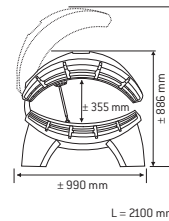

Jade T

Jade C

ONYX

	Onyx 14/5 T	Onyx 14/1 T	Onyx 26/5 C	Onyx 26/1 C
Lamps	14 x 100 W L**	10 x 100 W L** 4 x 80 W	14 x 100 W L** 12 x 100 W	10 x 100 W L** 4 x 80 W 12 x 100 W
Reflector	SRS	SRS	SRS	SRS
Facial tanner	5 x 25 W	1 x 400 W	5 x 25 W	1 x 400 W
Power	1,81 kW	1,98 kW	3,19 kW	3,24 kW
Analog timer	•	•	•	•
Alarm	•	•	•	•
Operating hours	•	•	•	•
UV-protection goggles (2 pairs)	•	•	•	•
Body cooler	•	•	•	•
Decorative panel front	–	–	•	•
Colour	Titanium Bronze Metallic	Titanium Bronze Metallic	Titanium Bronze Metallic	Titanium Bronze Metallic
Weight	81 kg	84 kg	128 kg	131 kg

T = Double fold-back stand, C = Tanning tunnel, ** = Tubes 1,9 m, • = Standard, – = Not applicable