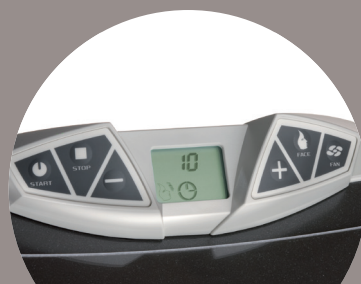

ONYX T

Like the Jade, the Onyx is also available with a T-stand. The high-quality gas-spring mechanism and the steel base make this version an excellent choice for anyone who prefers to lie on their own comfortable bed. The Onyx T is also a favourite among people who have limited space and are looking for a space-saving solution for luxurious tanning.