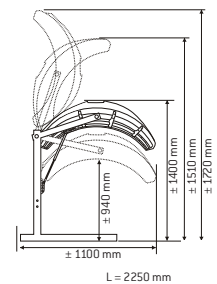

TOPAZ

	Topaz 10 V	Topaz 10/1 V	Topaz 12 V	Topaz 24 C	Topaz 24/1 C
Lamps	10 x 100 W	6 x 100 W 4 x 80 W	12 x 100 W	24 x 100 W	20 x 100 W 4 x 80 W
Reflector	Reflector panel	Reflector panel	Reflector panel	Reflector panel	Reflector panel
Facial tanner	–	1 x 400 W	–	–	1 x 400 W
Power	1,16 kW	1,42 kW	1,36 kW	2,60 kW	2,90 kW
Analog timer	•	•	•	•	–
Digital timer	–	–	–	–	•
UV-protection goggles (2 pairs)	•	•	•	•	•
Aroma	–	–	–	–	•
Audio/MP3	–	–	–	–	•
Colour	Bright White	Bright White	Bright White	Bright White Earth Deco	Bright White Earth Deco
Weight	39,5 kg	43,5 kg	42,5 kg	96 kg	102 kg

V = Vertical tipping stand, C = Tanning tunnel, • = Standard, – = Not applicable

JADE

	Jade 12 T	Jade 12 T Lc	Jade 24 C	Jade 24 C Lc
Lamps	12 x 100 W	6 x 100 W 6 x 100 W Lc	24 x 100 W	18 x 100 W 6 x 100 W Lc
Reflector	SRS	SRS	SRS	SRS
Facial tanner	–	integrated	–	integrated
Power	1,33 kW	1,33 kW	2,83 kW	2,83 kW
Analog timer	•	•	•	•
Alarm	•	•	•	•
UV-protection goggles (2 pairs)	•	•	•	•
Body cooler	○	○	○	○
Decorative panel front	–	–	○	○
Colour	Pearl White	Pearl White	Pearl White	Pearl White
Weight	73 kg	73 kg	119 kg	121 kg

T = Double fold-back stand, C = Tanning tunnel, Lc = combination lamp, ○ = Optional, • = Standard, – = Not applicable

ONYX

	Onyx 14/5 T	Onyx 14/1 T	Onyx 26/5 C	Onyx 26/1 C
Lamps	14 x 100 W L**	10 x 100 W L** 4 x 80 W	14 x 100 W L** 12 x 100 W	10 x 100 W L** 4 x 80 W 12 x 100 W
Reflector	SRS	SRS	SRS	SRS
Facial tanner	5 x 25 W	1 x 400 W	5 x 25 W	1 x 400 W
Power	1,81 kW	1,98 kW	3,19 kW	3,24 kW
Analog timer	•	•	•	•
Alarm	•	•	•	•
Operating hours	•	•	•	•
UV-protection goggles (2 pairs)	•	•	•	•
Body cooler	•	•	•	•
Decorative panel front	–	–	•	•
Colour	Titanium Bronze Metallic	Titanium Bronze Metallic	Titanium Bronze Metallic	Titanium Bronze Metallic
Weight	81 kg	84 kg	128 kg	131 kg

T = Double fold-back stand, C = Tanning tunnel, ** = Tubes 1,9 m, • = Standard, – = Not applicable

Onyx T