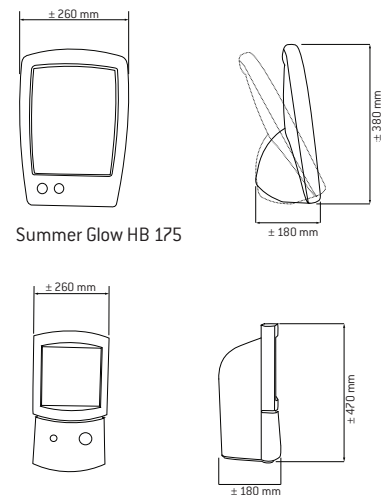

SUMMER GLOW

	Hapro Summer Glow HB 175	Hapro Summer Glow HB 404
Lamps	4 x 15 W	1 x 400 W HPA
Reflector	SRS	Parabolic reflector
Optimal tanning area	27 x 21 cm	40 x 60 cm
Session memory	•	–
Optimal distance determination	–	•
Analog timer	•	•
UV-protection goggles (2 pairs)	•	•
Power	0,075 kW	0,44 kW
Colour	Bright White	Bright White
Weight	2,9 kg	5,5 kg

*The integrated Strip Reflector System [SRS] optimizes the efficiency of the lamp output.

• = Standard, – = Not applicable

Summer Glow HB 404