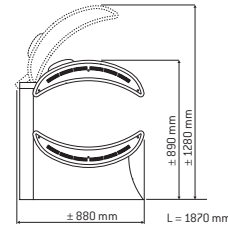

Topaz C

JADE

	Jade 12 T	Jade 12 T Lc	Jade 24 C	Jade 24 C Lc
Lamps	12 x 100 W	6 x 100 W 6 x 100 W Lc	24 x 100 W	18 x 100 W 6 x 100 W Lc
Reflector	SRS	SRS	SRS	SRS
Facial tanner	–	integrated	–	integrated
Power	1,33 kW	1,33 kW	2,83 kW	2,83 kW
Analog timer	•	•	•	•
Alarm	•	•	•	•
UV-protection goggles (2 pairs)	•	•	•	•
Body cooler	○	○	○	○
Decorative panel front	–	–	○	○
Colour	Pearl White	Pearl White	Pearl White	Pearl White
Weight	73 kg	73 kg	119 kg	121 kg

T = Double fold-back stand, C = Tanning tunnel, Lc = combination lamp, ○ = Optional, • = Standard, – = Not applicable