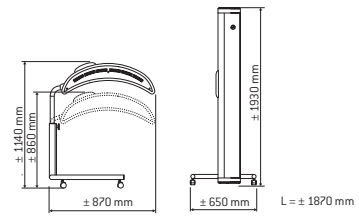

TOPAZ

	Topaz 10 V	Topaz 10/1 V	Topaz 12 V	Topaz 24 C	Topaz 24/1 C
Lamps	10 x 100 W	6 x 100 W 4 x 80 W	12 x 100 W	24 x 100 W	20 x 100 W 4 x 80 W
Reflector	Reflector panel	Reflector panel	Reflector panel	Reflector panel	Reflector panel
Facial tanner	–	1 x 400 W	–	–	1 x 400 W
Power	1,16 kW	1,42 kW	1,36 kW	2,60 kW	2,90 kW
Analog timer	•	•	•	•	–
Digital timer	–	–	–	–	•
UV-protection goggles (2 pairs)	•	•	•	•	•
Aroma	–	–	–	–	•
Audio/MP3	–	–	–	–	•
Colour	Bright White	Bright White	Bright White	Bright White Earth Deco	Bright White Earth Deco
Weight	39,5 kg	43,5 kg	42,5 kg	96 kg	102 kg

V = Vertical tipping stand, C = Tanning tunnel, • = Standard, – = Not applicable

Topaz V

Topaz V