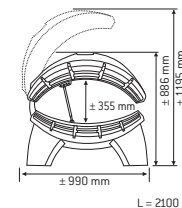

TOPAZ

	Topaz 10 V	Topaz 10/1 V	Topaz 12 V	Topaz 24 C	Topaz 24/1 C
Lamps	10 x 100 W	6 x 100 W 4 x 80 W	12 x 100 W	24 x 100 W	20 x 100 W 4 x 80 W
Reflector	Reflector panel	Reflector panel	Reflector panel	Reflector panel	Reflector panel
Facial tanner	–	1 x 400 W	–	–	1 x 400 W
Power	1,16 kW	1,42 kW	1,36 kW	2,60 kW	2,90 kW
Analog timer	•	•	•	•	–
Digital timer	–	–	–	–	•
UV-protection goggles (2 pairs)	•	•	•	•	•
Aroma	–	–	–	–	•
Audio/MP3	–	–	–	–	•
Colour	Bright White	Bright White	Bright White	Bright White Earth Deco	Bright White Earth Deco
Weight	39,5 kg	43,5 kg	42,5 kg	96 kg	102 kg

V = Vertical tipping stand, C = Tanning tunnel, • = Standard, – = Not applicable

JADE

	Jade 12 T	Jade 12 T Lc	Jade 24 C	Jade 24 C Lc
Lamps	12 x 100 W	6 x 100 W 6 x 100 W Lc	24 x 100 W	18 x 100 W 6 x 100 W Lc
Reflector	SRS	SRS	SRS	SRS
Facial tanner	–	integrated	–	integrated
Power	1,33 kW	1,33 kW	2,83 kW	2,83 kW
Analog timer	•	•	•	•
Alarm	•	•	•	•
UV-protection goggles (2 pairs)	•	•	•	•
Body cooler	○	○	○	○
Decorative panel front	–	–	○	○
Colour	Pearl White	Pearl White	Pearl White	Pearl White
Weight	73 kg	73 kg	119 kg	121 kg

T = Double fold-back stand, C = Tanning tunnel, Lc = combination lamp, ○ = Optional, • = Standard, – = Not applicable

ONYX

	Onyx 14/5 T	Onyx 14/1 T	Onyx 26/5 C	Onyx 26/1 C
Lamps	14 x 100 W L**	10 x 100 W L** 4 x 80 W	14 x 100 W L** 12 x 100 W	10 x 100 W L** 4 x 80 W 12 x 100 W
Reflector	SRS	SRS	SRS	SRS
Facial tanner	5 x 25 W	1 x 400 W	5 x 25 W	1 x 400 W
Power	1,81 kW	1,98 kW	3,19 kW	3,24 kW
Analog timer	•	•	•	•
Alarm	•	•	•	•
Operating hours	•	•	•	•
UV-protection goggles (2 pairs)	•	•	•	•
Body cooler	•	•	•	•
Decorative panel front	–	–	•	•
Colour	Titanium Bronze Metallic	Titanium Bronze Metallic	Titanium Bronze Metallic	Titanium Bronze Metallic
Weight	81 kg	84 kg	128 kg	131 kg

T = Double fold-back stand, C = Tanning tunnel, ** = Tubes 1,9 m, • = Standard, – = Not applicable

Onyx C