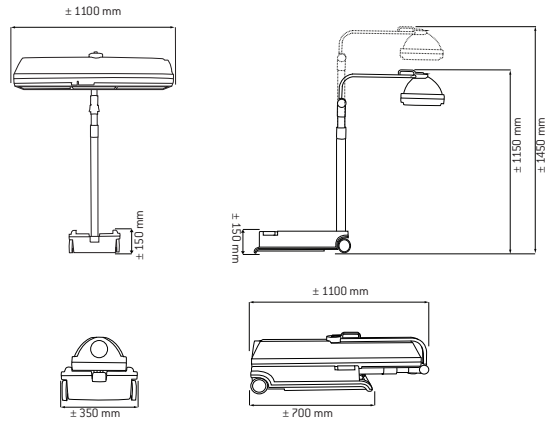

MOBILE SUN

	Hapro Mobile Sun HP 8540
Lamps	3 x 500 W HPA
Reflector	Parabolic reflector
Optimal tanning area	185 x 75 cm
Session memory (2 users)	•
Optimal distance determination	•
Analog timer	•
Ready to use / storage	< 10 seconds
UV-protection goggles (2 pairs)	•
Power	1,65 kW
Colour	Clay Blush
Weight	30,4 kg

• = Standard, – = Not applicable