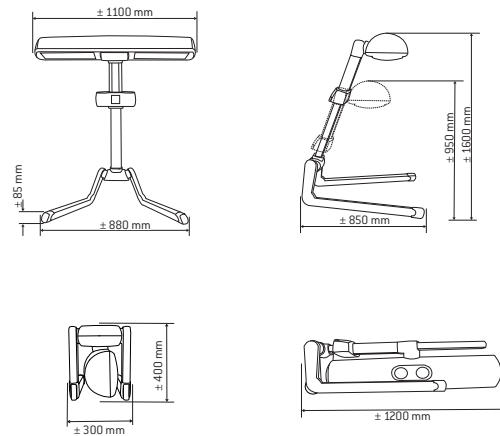

INNERGIZE

	Hapro Innergize HP 8580
Lamps	2 x 300 W UV – HPA 2 x infrared – 1100 W
Reflector	Parabolic reflector
Optimal tanning area	190 x 70 cm
Optimal distance determination	•
Touch screen	•
Digital timer	•
Operating hours	•
Ready to use / storage	< 10 seconds
Snooze function	•
Repeat Function	•
Alarm	•
Aroma	•
Partial body session*	•
Imultaneous use of UV and infrared lamps Infrared only	•
Infrared only	•
UV-protection goggles (2 pairs)	•
Power	2,2 kW
Colour	Pure White
Weight	ca. 19,2 kg

* One side of the Hapro Innergize will be switched on.

• = Standard, – = Not applicable